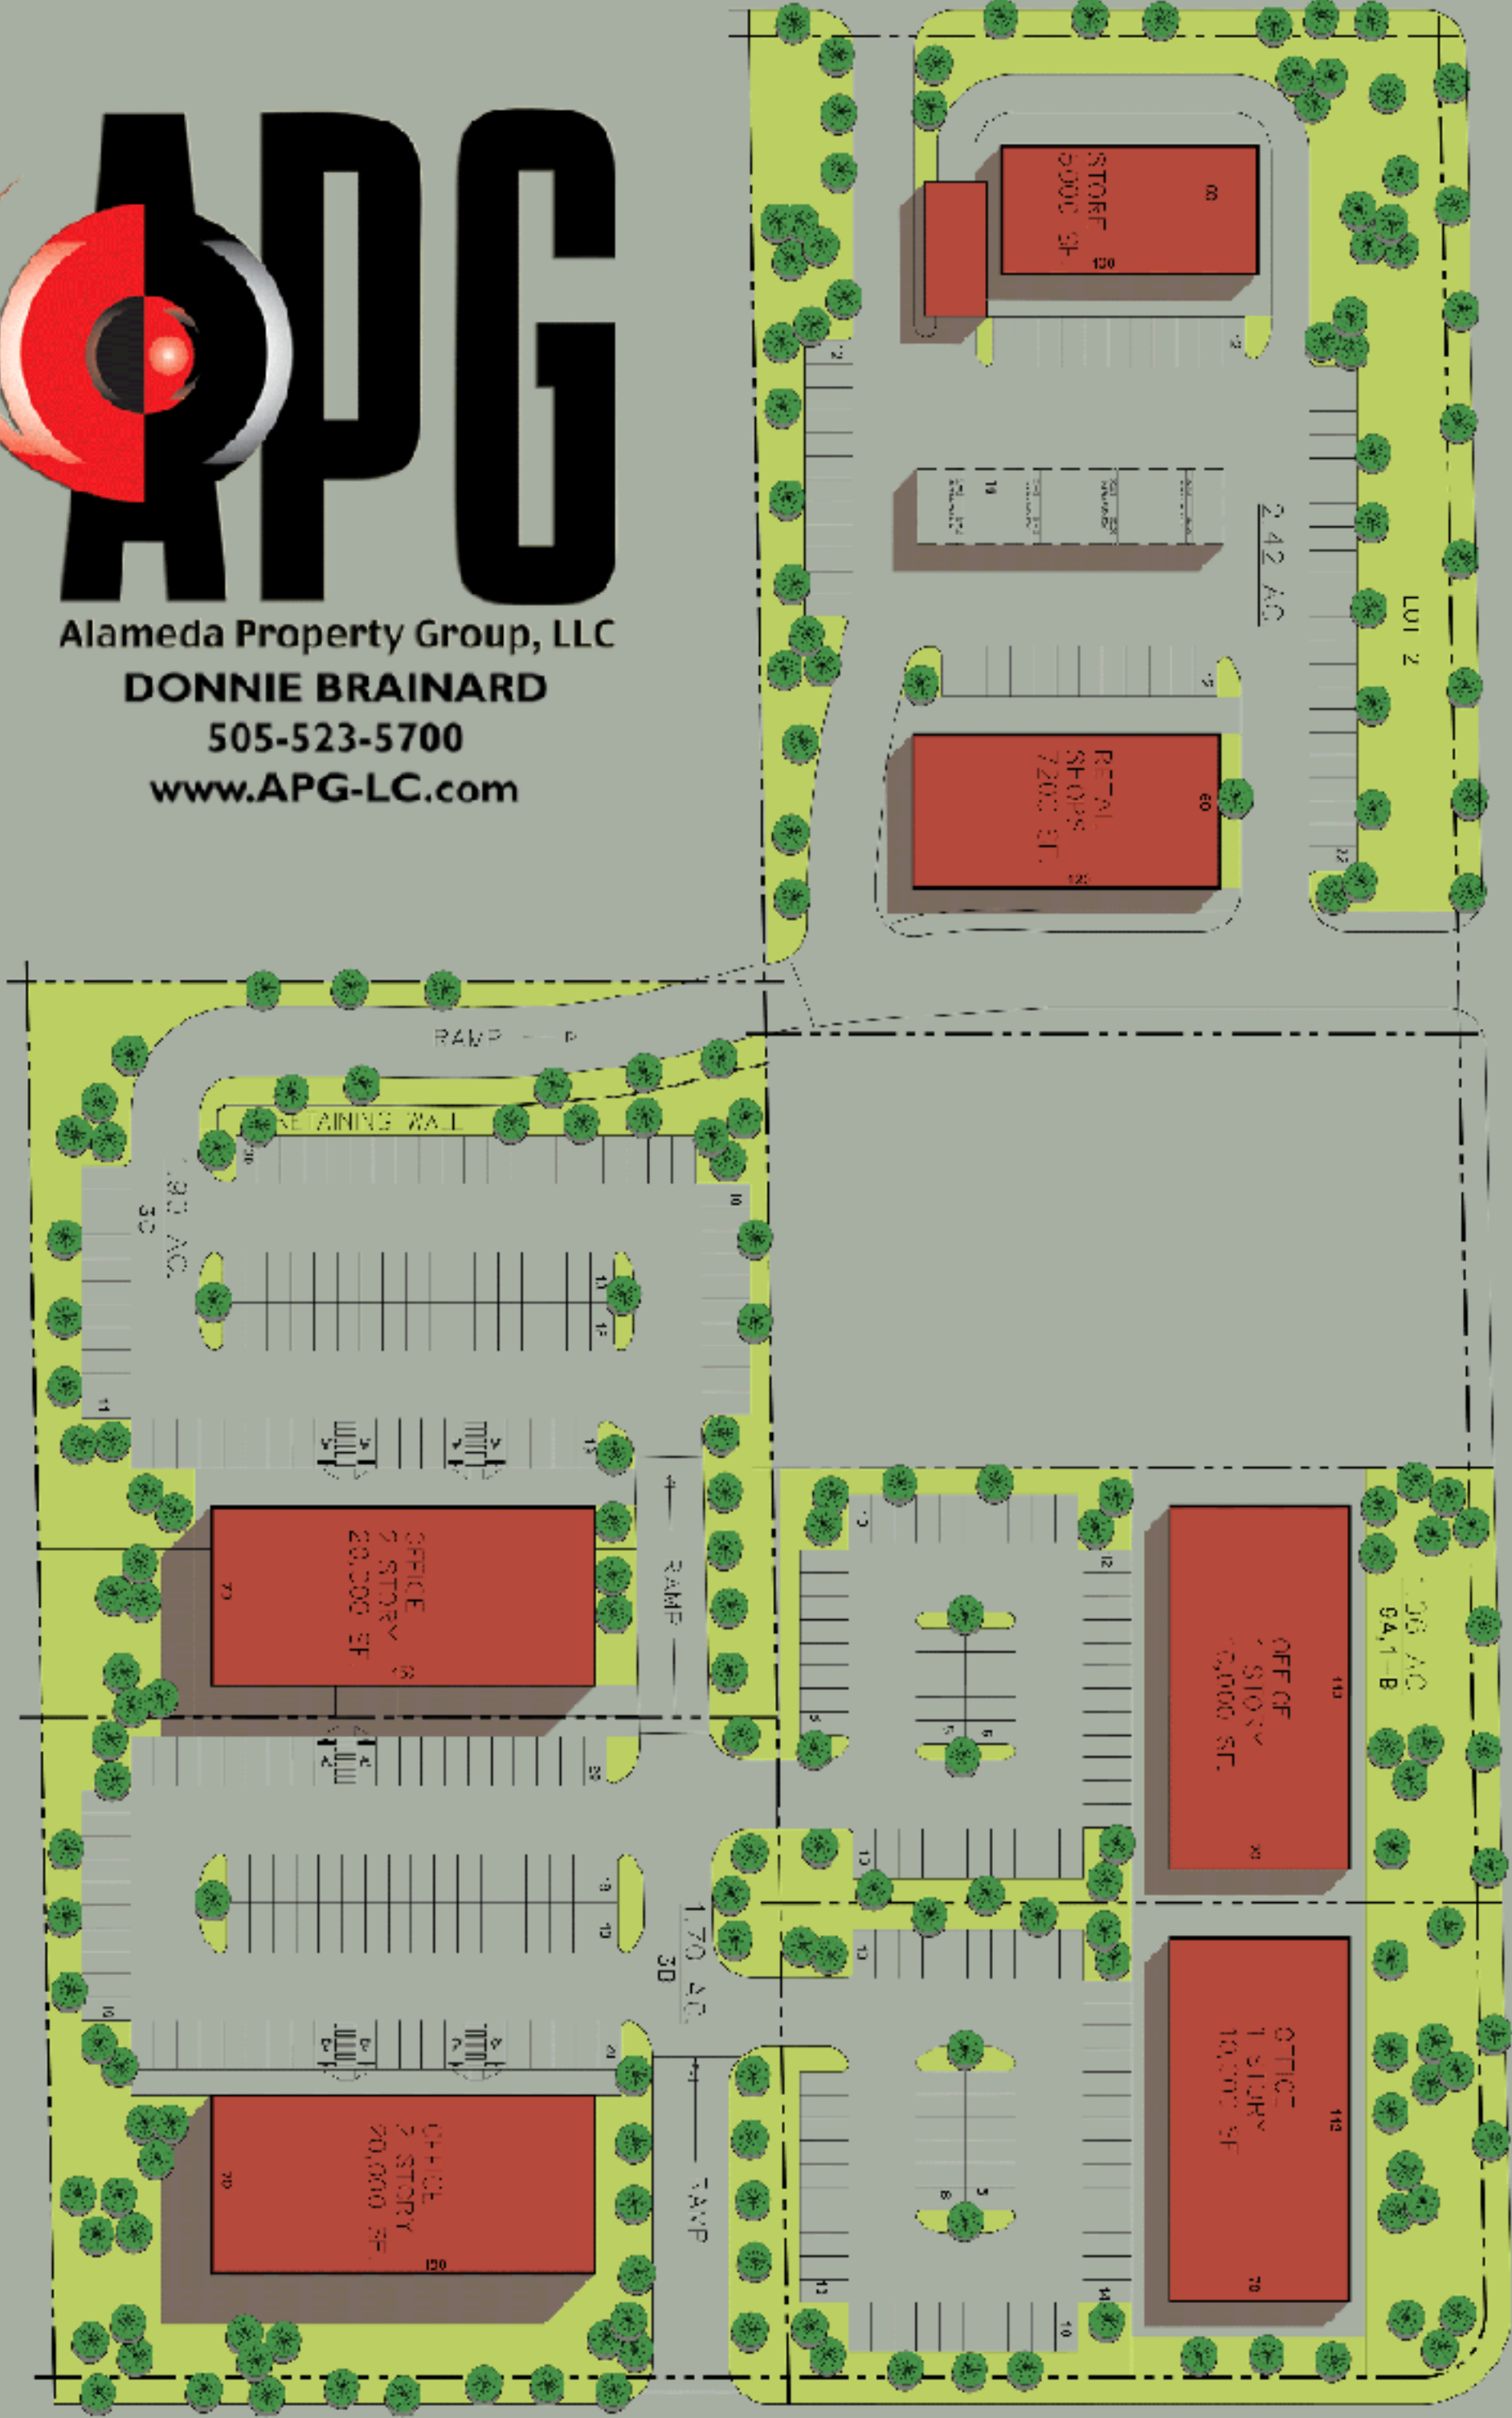

Roadrunner Business Park

Alameda Property Group, LLC
DONNIE BRAINARD
 505-523-5700
 www.APG-LC.com

1 SITE PLAN

HIGHWAY 70

NORTHRISE DRIVE

ROADRUNNER PARKWAY